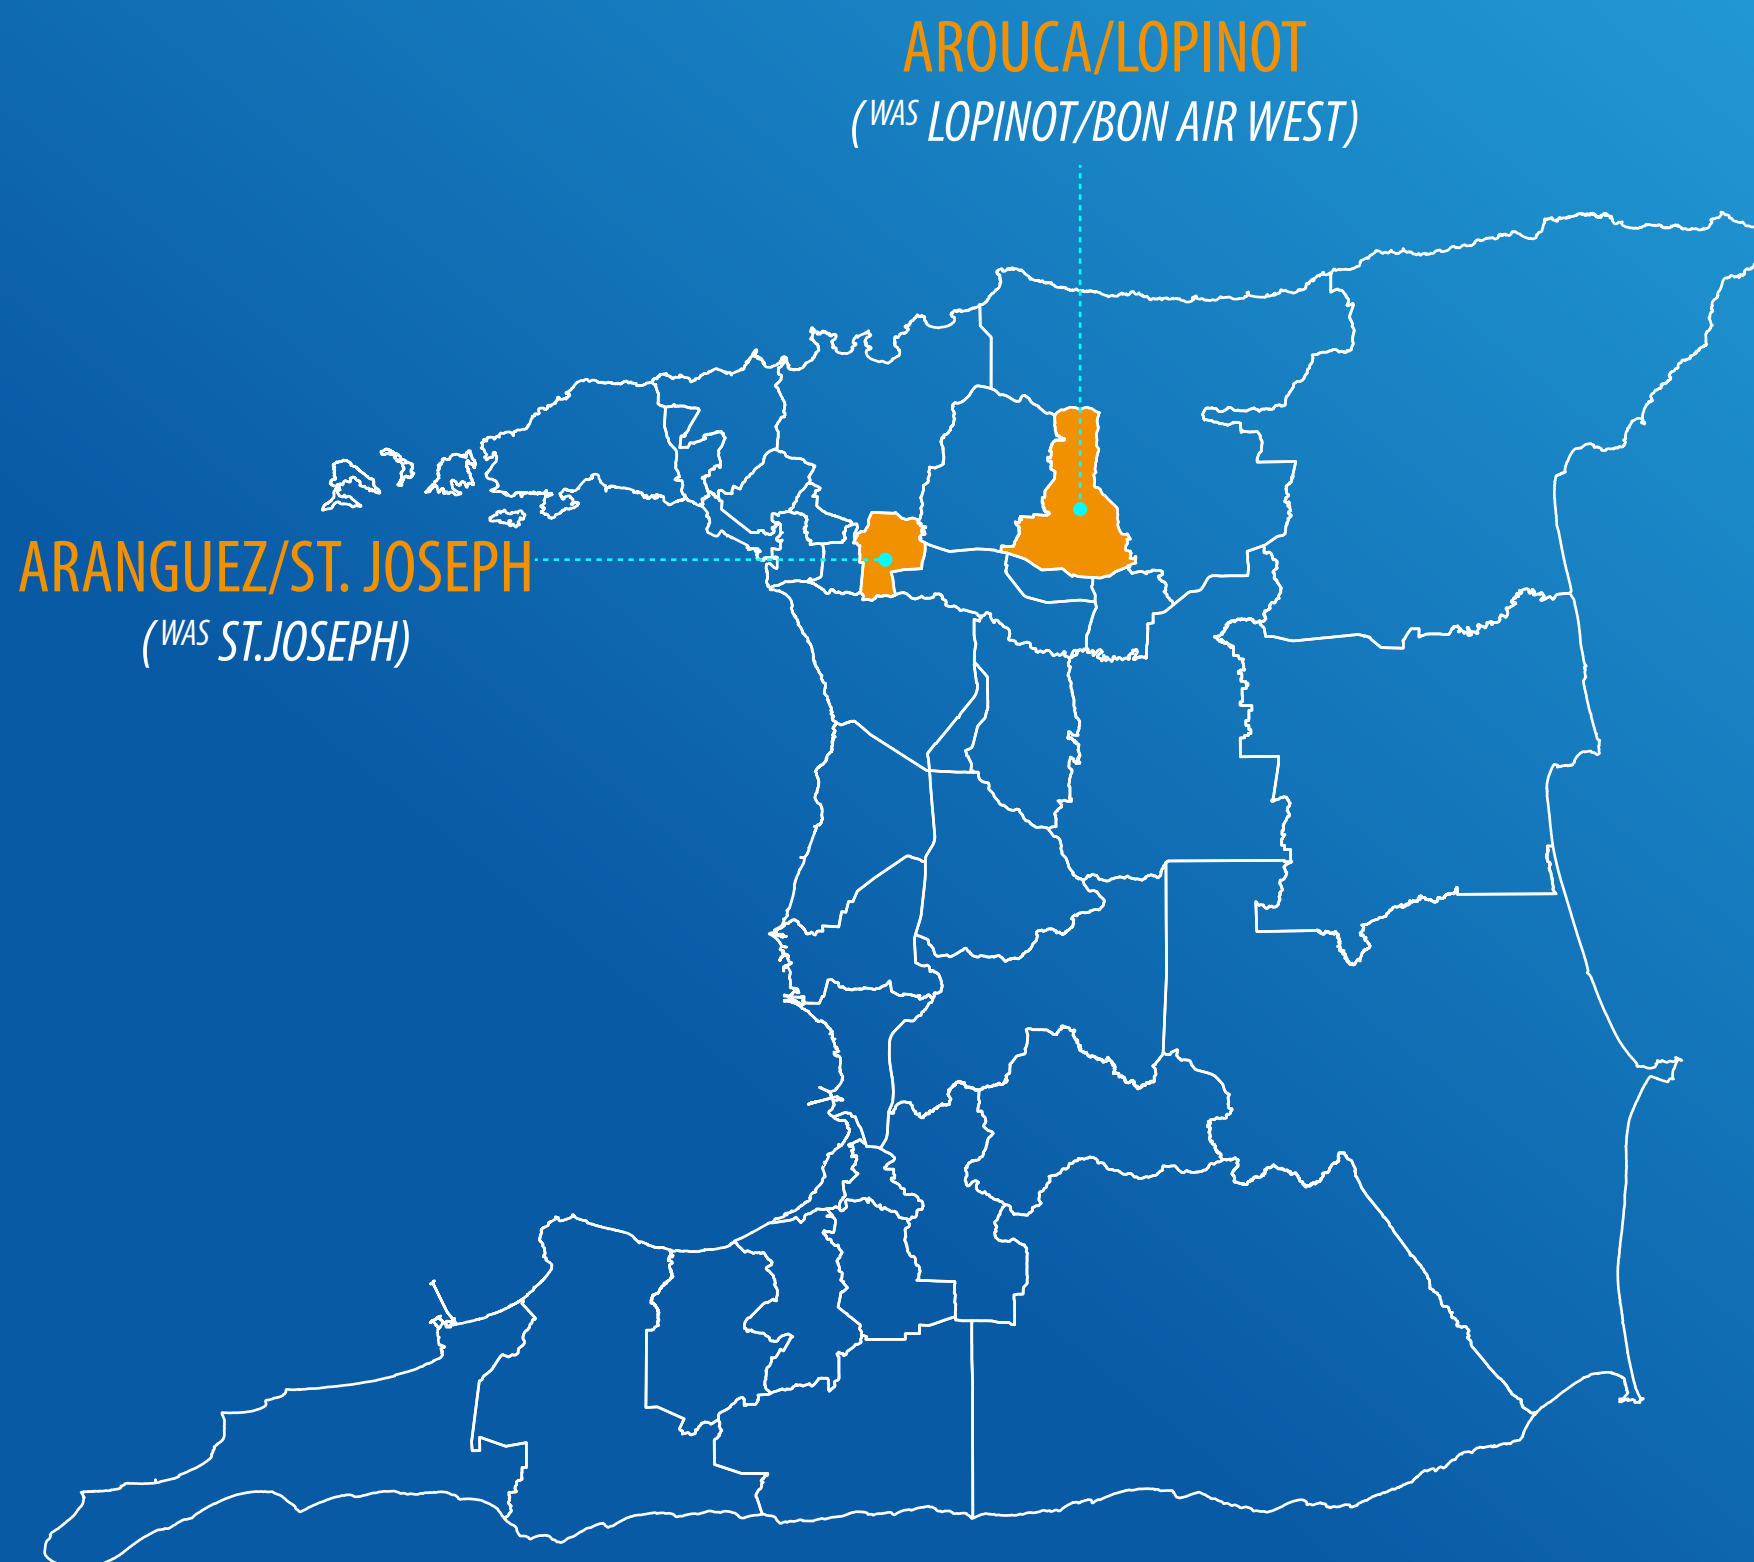

**ELECTIONS &
BOUNDARIES
COMMISSION**

Partners in Democracy

Constituencies with **Name** Changes

2025 PARLIAMENTARY ELECTIONS

30

Kilometers